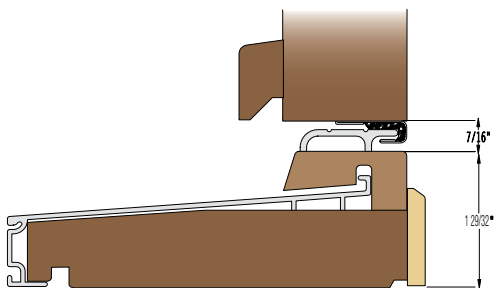

Sill Detail C/W Sweep
(2 1/4 also available)

Aluminum Sill C/W Brass Threshold and Hook
(2 1/4 also available)

Sill Detail C/W Hook and Felt
(2 1/4 also available)

Have it your way

Choose your door and sidelite shapes, sizes and combinations.