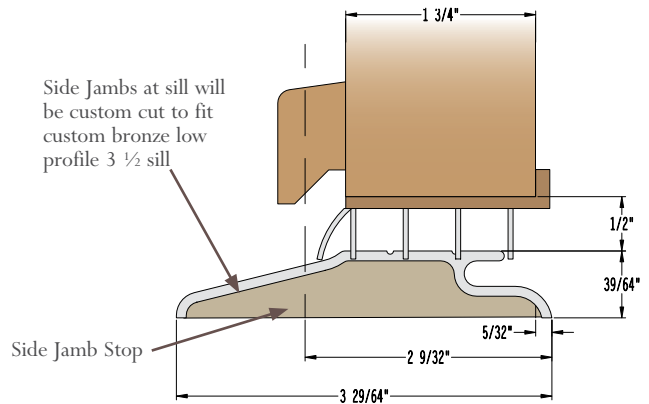

Sill Detail C/W Sweep
(2 1/4 also available)

Aluminum Sill C/W Brass Threshold and Hook
(2 1/4 also available)

Sill Detail C/W Hook and Felt
(2 1/4 also available)

Have it your way

Choose your door and sidelite shapes, sizes and combinations.