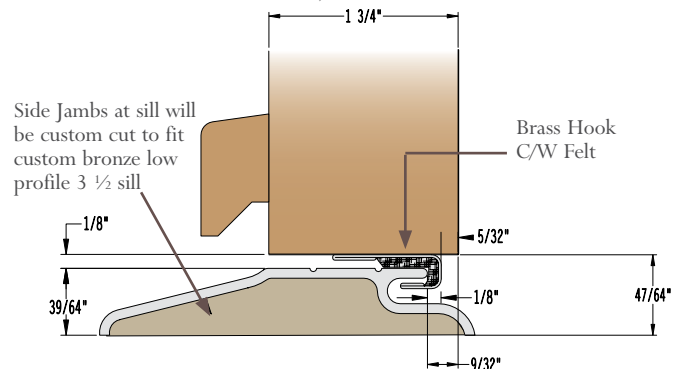

Bronze Anodized
Low-profile sills are available in Bronze Anodized only as outswing.

Bronze Anodized
A Bronze Anodized sill with Oak crown is standard.

Solid Oak or Mahogany sills are also available.

Hardwood Sill C/W Brass Threshold and Hook
(2 1/4 also available)

Sill Detail C/W Sweep
(2 1/4 also available)

Aluminum Sill C/W Brass Threshold and Hook
(2 1/4 also available)

Sill Detail C/W Hook and Felt
(2 1/4 also available)

Have it your way

Choose your door and sidelite shapes, sizes and combinations.