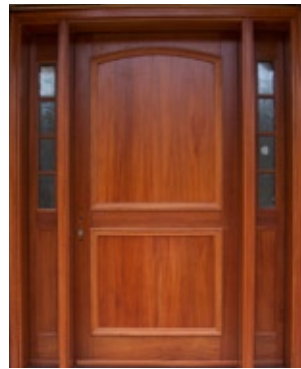

With a 60-year tradition of fine woodworking behind us, we specialize in creating outstanding wood entrance systems with 'outside-of-the-box' thinking and a zest for challenge. With Norwood, choice is the operative word.