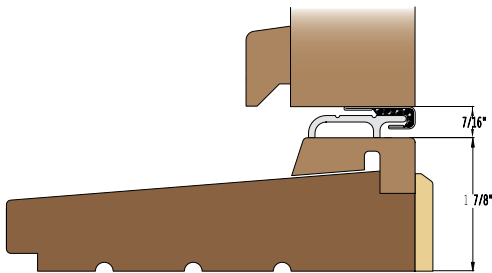

Sill Detail C/W Sweep
(2 1/4 also available)

Aluminum Sill C/W Brass Threshold and Hook
(2 1/4 also available)

Sill Detail C/W Hook and Felt
(2 1/4 also available)

Have it your way

Choose your door and sidelite shapes, sizes and combinations.