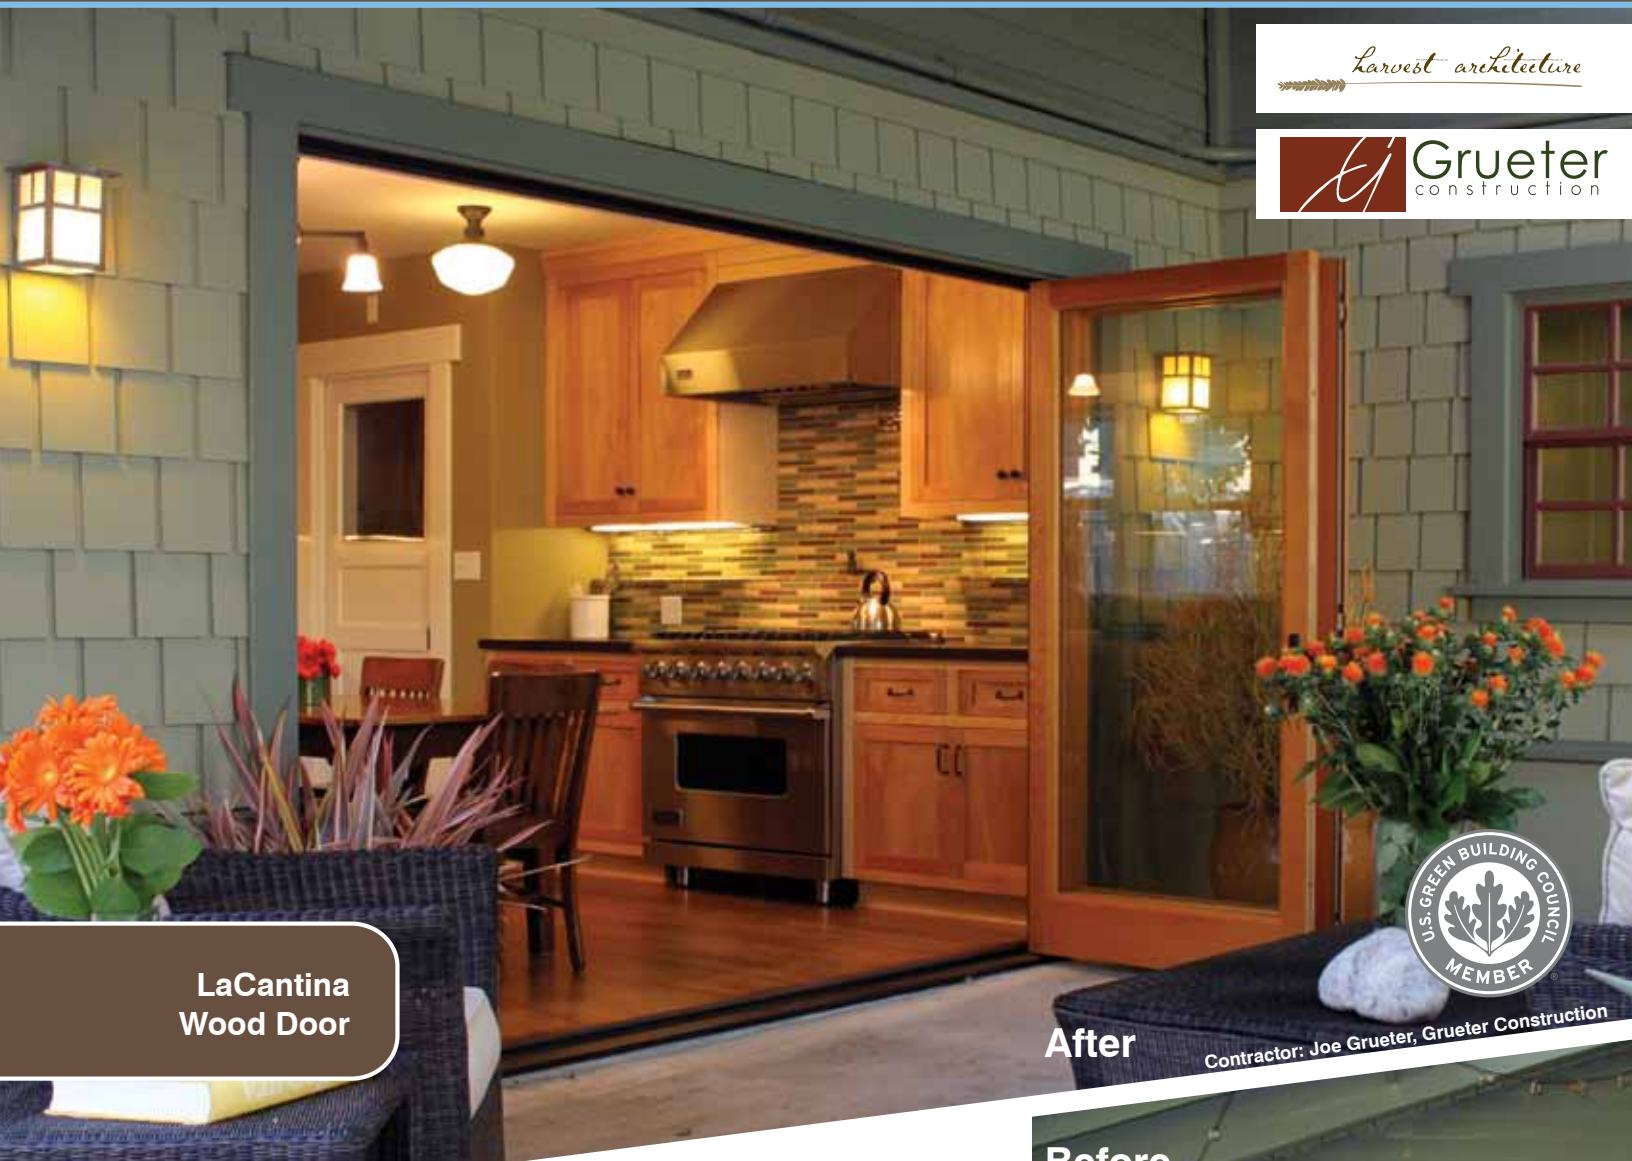

Case Study

Private Residence - Southern California

LACANTINA DOORS

harvest architecture

Grueter
construction

LaCantina
Wood Door

After

Contractor: Joe Grueter, Grueter Construction

HARRISON HOME SOUTHERN CALIFORNIA

A 1916 Craftsman historic home kitchen remodel that offered up a few challenges in the process. Their goal was to keep the integrity of the home, all while giving functionality and light to the space. In the design process, the doors became a main focus for the entire room. The Harrison's wanted to blur the distinction between indoors and outdoors, a nod to the family's Japanese heritage. LaCantina Doors all wood series were used to accomplish this.